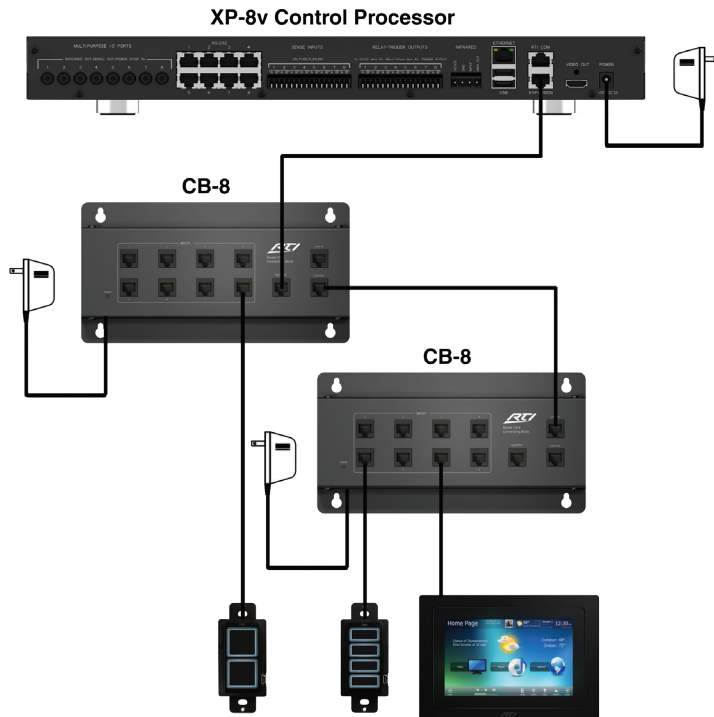

Specifications

Power..... +16VDC, 4.3A

Maximum Current per Port..... 1.5A

Enclosure..... Formed Steel, black powder coating

Mounting..... Wall-mount or free standing

Dimensions (H x W)..... 5.0" (127mm) x 9.4" (239mm)

Weight..... 24.7oz (700g)

Warranty..... Three Years (Parts & Labor)

All specifications subject to change without notice

Installation Diagram